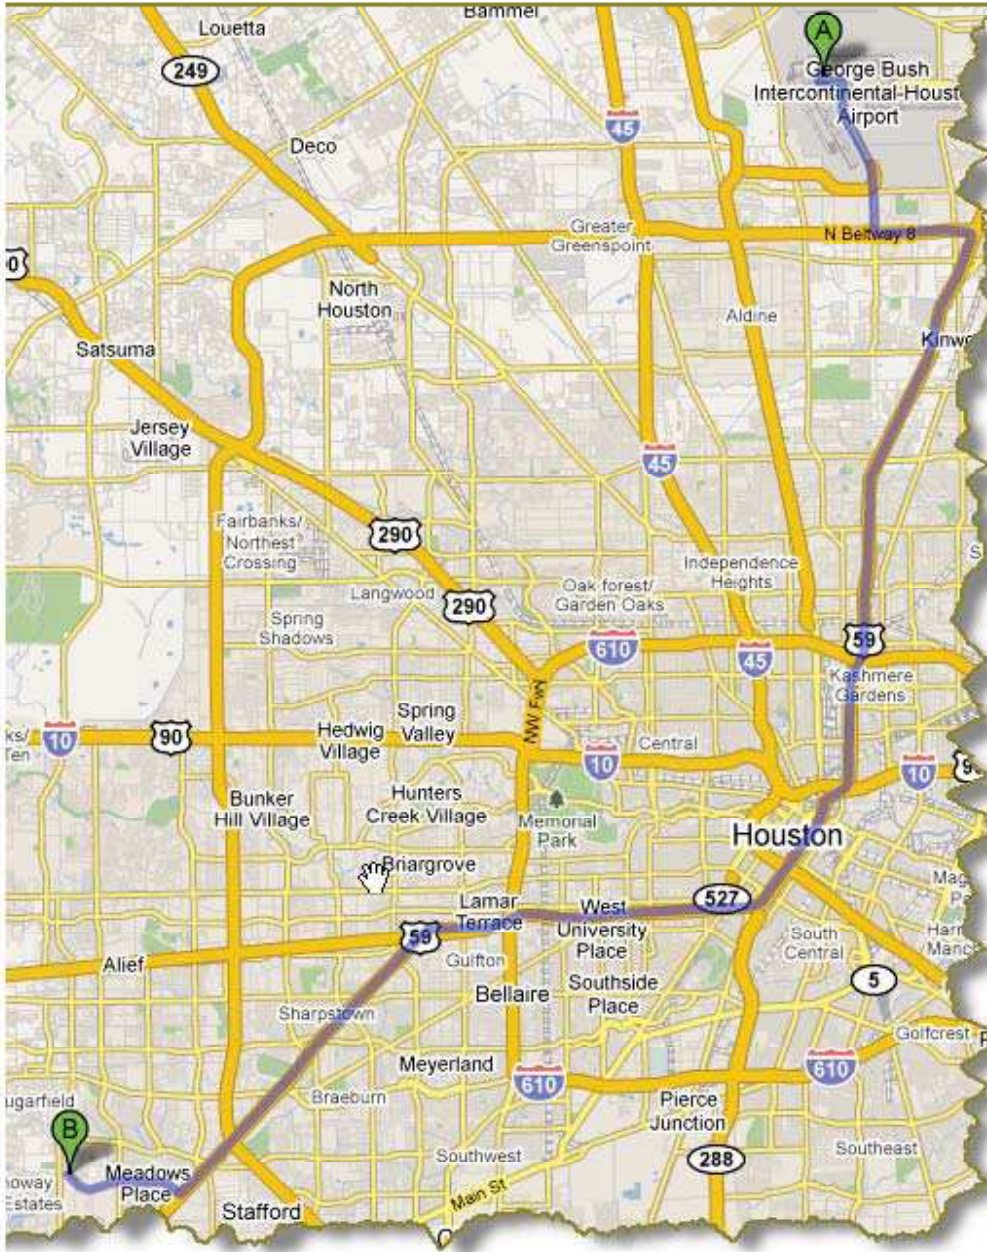

Directions

from Bush Intercontinental Airport

Phone: 800-683-3196
Fax: 713-270-0185
Email: info@hcss.com
www.hcss.com
13151 W. Airport Blvd
Sugar Land, TX 77478

HeavyBid
Estimate it.

HeavyJob
Manage it.

THE Dispatcher
Supply it.

GPS
Track it.

FuelerPlus
Power it.

Equipment360
Optimize it.

Illuminate
Analyze it.

Driving Directions from Bush Intercontinental Airport

1. Head east on Will Clayton Pkwy toward Eastex Fwy (US-59 S).
2. Turn right at Eastex Fwy (US-59 S).
3. Take the left ramp onto US-59 S.
4. After approximately 31 miles, exit at W. Airport Blvd.
5. Turn right at W. Airport Blvd.

⚠ Important: Slow down! Do not speed because the police tend to hide in this area.

6. Make a slight right to stay on W. Airport Blvd. HCSS is on the left at 13151 W. Airport Blvd.

Lost?

Call us!
713-270-4000